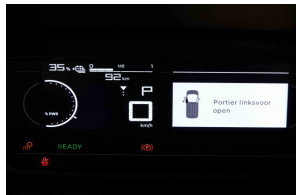

Citroën Berlingo

Mar 2025
10 km

e-Berlingo 50 kWh 136 | EV
Range 343km | M Plus | GPS by
App | LED Lights

Major equipment

- 2X4
- Airbag(s)
- automatic headlights
- Bluetooth
- Remote locking
- Power Windows
- ESP
- Metallic
- Parking sensors
- Remote Radio
- Traction Control
- LED Daytime running lights
- Lane change warning
- Shift paddles
- Touchscreen
- ABS
- Airconditioning
- rainsensing wipers
- Tripcomputer
- Cruise control
- Power mirrors
- Isofix
- Front Fog Lights
- GPS via Carplay
- Immobilizer
- USB or AUX
- LED headlights
- Lane change assist
- DAB Radio
- Carplay

Technical features

- 0 cc ELEKTRISCH
- Power: 100 kw / 136 pk
- Gearbox: Automatic
- MONOVOLUME
- CO² emission: 0g/km - Euroclass: 0
- ID: 2653838 - Chassisnummer: N508554
- Exterior color: GRIJS - Artense Grey