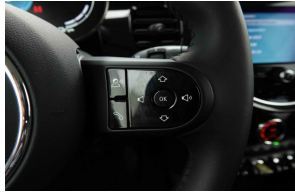

Mini Cooper SE

Apr 2024
13.711 km

28.9 kWh 184 Essential | GPS |
Heated Seats | Heatpump | LED

Major equipment

- 2X4
- Airbag(s)
- Alloy wheels
- rainsensing wipers
- Tripcomputer
- Cruise control
- Power heated mirrors
- Isofix
- Metallic
- Parking sensors
- Remote Radio
- Immobilizer
- USB or AUX
- LED Daytime running lights
- Lane change warning
- Auto dimming mirror
- Voice command
- Carplay
- ABS
- Automatic Airconditioning
- automatic headlights
- Bluetooth
- Remote locking
- Power Windows
- ESP
- Leather Steeringwheel
- Satnav
- GPS via Carplay
- Radio
- Traction Control
- Heated seats
- LED headlights
- Traffic sign recognition
- DAB Radio
- Touchscreen
- Passive Park Assist

Technical features

- 0 cc ELEKTRISCH
- Power: 135 kw / 184 pk
- Gearbox: Automatic
- STADSWAGEN
- CO² emission: 0g/km - Euroclass: AX
- ID: 2654026 - Chassisnummer: 2U07276
- Exterior color: ZILVER - Melting Silver