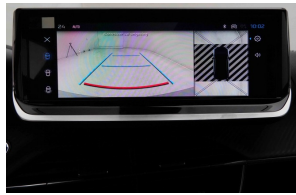

Peugeot e-2008

Jun 2025

10 km

54 kW 156 | EV Range 406km |

Allure | Camera | LED Lights

Major equipment

- 2X4
- Parking Camera
- Automatic Airconditioning
- automatic headlights
- Bluetooth
- Remote locking
- Roofrails
- Power Windows
- ESP
- Leather Steeringwheel
- Parking sensors
- GPS via Carplay
- Remote Radio
- Immobilizer
- USB or AUX
- Start/Stop system
- Partial leather
- Lane change assist
- Touchscreen
- Blind spot mirrors
- ABS
- Airbag(s)
- Alloy wheels
- rainsensing wipers
- Tripcomputer
- Cruise control
- Power windows front and rear
- Power heated mirrors
- Isofix
- Metallic
- Parking sensors front
- Privacy glass
- Radio
- Traction Control
- LED Daytime running lights
- LED headlights
- Lane change warning
- DAB Radio
- Carplay
- Passive Park Assist

Technical features

- 0 cc ELEKTRISCH
- Power: 115 kw / 157 pk
- Gearbox: Automatic
- SUV
- CO² emission: 0g/km - Euroclass: AX
- ID: 2652306 - Chassisnummer: J842268
- Exterior color: WIT - Pearl White