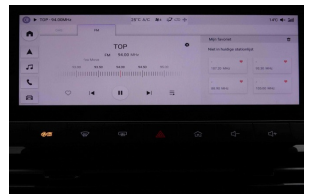

MG MG4

64 kWh 204 Luxury | 450 KM EV
| GPS | LED

Oct 2023
23.857 km

Major equipment

- 2X4
- Parking Camera
- Automatic Airconditioning
- Bluetooth
- Remote locking
- Power windows front and rear
- Power heated mirrors
- Isofix
- Metallic
- Parking sensors
- Privacy glass
- Radio
- Traction Control
- Power seats
- LED Daytime running lights
- LED headlights
- Adaptive cruise control
- Lane change assist
- Traffic sign recognition
- Heated steeringwheel
- DAB Radio
- Touchscreen
- Blind spot mirrors
- ABS
- Airbag(s)
- automatic headlights
- Tripcomputer
- Cruise control
- Power Windows
- ESP
- Leather Steeringwheel
- Satnav
- GPS via Carplay
- Remote Radio
- Immobilizer
- USB or AUX
- Heated seats
- Start/Stop system
- Partial leather
- Lane change warning
- Keyless Go
- 360° Camera
- Auto dimming mirror
- Voice command
- Carplay

Technical features

- 0 cc ELEKTRISCH
- Power: 150 kw / 204 pk
- Gearbox: Automatic
- BERLINE
- CO² emission: 0g/km - Euroclass: AX
- ID: 2652032 - Chassisnummer: N121082
- Exterior color: ORANJE - Fizzy Orange