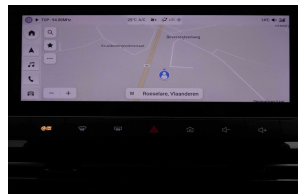

MG MG4

64 kWh 204 Luxury | 450 KM EV
| GPS | LED

Oct 2023
23.857 km

Major equipment

- 2X4
- Parking Camera
- Automatic Airconditioning
- Bluetooth
- Remote locking
- Power windows front and rear
- Power heated mirrors
- Isofix
- Metallic
- Parking sensors
- Privacy glass
- Radio
- Traction Control
- Power seats
- LED Daytime running lights
- LED headlights
- Adaptive cruise control
- Lane change assist
- Traffic sign recognition
- Heated steeringwheel
- DAB Radio
- Touchscreen
- Blind spot mirrors
- ABS
- Airbag(s)
- automatic headlights
- Tripcomputer
- Cruise control
- Power Windows
- ESP
- Leather Steeringwheel
- Satnav
- GPS via Carplay
- Remote Radio
- Immobilizer
- USB or AUX
- Heated seats
- Start/Stop system
- Partial leather
- Lane change warning
- Keyless Go
- 360° Camera
- Auto dimming mirror
- Voice command
- Carplay

Technical features

- 0 cc ELEKTRISCH
- Power: 150 kw / 204 pk
- Gearbox: Automatic
- BERLINE
- CO² emission: 0g/km - Euroclass: AX
- ID: 2652032 - Chassisnummer: N121082
- Exterior color: ORANJE - Fizzy Orange