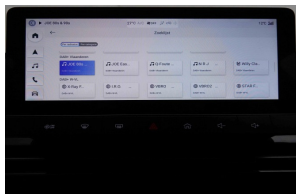

# MG MG4

Dec 2023  
21.316 km

64 kWh 204 Luxury | 450 KM EV  
| GPS | LED

## Major equipment

- 2X4
- Parking Camera
- Automatic Airconditioning
- Bluetooth
- Remote locking
- Power windows front and rear
- Power heated mirrors
- Isofix
- Metallic
- Parking sensors
- Privacy glass
- Radio
- Traction Control
- Power seats
- LED Daytime running lights
- LED headlights
- Adaptive cruise control
- Lane change assist
- Traffic sign recognition
- Heated steeringwheel
- DAB Radio
- Touchscreen
- Blind spot mirrors
- ABS
- Airbag(s)
- automatic headlights
- Tripcomputer
- Cruise control
- Power Windows
- ESP
- Leather Steeringwheel
- Satnav
- GPS via Carplay
- Remote Radio
- Immobilizer
- USB or AUX
- Heated seats
- Start/Stop system
- Partial leather
- Lane change warning
- Keyless Go
- 360° Camera
- Auto dimming mirror
- Voice command
- Carplay

## Technical features

- 0 cc ELEKTRISCH
- Power: 150 kw / 204 pk
- Gearbox: Automatic
- BERLINE
- CO<sup>2</sup> emission: 0g/km - Euroclass: AX
- ID: 2652031 - Chassisnummer: N216773
- Exterior color: ZILVER - Medal Silver