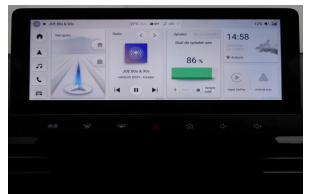

# MG MG4

Dec 2023  
21.316 km

64 kWh 204 Luxury | 450 KM EV  
| GPS | LED

## Major equipment

- 2X4
- Parking Camera
- Automatic Airconditioning
- Bluetooth
- Remote locking
- Power windows front and rear
- Power heated mirrors
- Isofix
- Metallic
- Parking sensors
- Privacy glass
- Radio
- Traction Control
- Power seats
- LED Daytime running lights
- LED headlights
- Adaptive cruise control
- Lane change assist
- Traffic sign recognition
- Heated steeringwheel
- DAB Radio
- Touchscreen
- Blind spot mirrors
- ABS
- Airbag(s)
- automatic headlights
- Tripcomputer
- Cruise control
- Power Windows
- ESP
- Leather Steeringwheel
- Satnav
- GPS via Carplay
- Remote Radio
- Immobilizer
- USB or AUX
- Heated seats
- Start/Stop system
- Partial leather
- Lane change warning
- Keyless Go
- 360° Camera
- Auto dimming mirror
- Voice command
- Carplay

## Technical features

- 0 cc ELEKTRISCH
- Power: 150 kw / 204 pk
- Gearbox: Automatic
- BERLINE
- CO<sup>2</sup> emission: 0g/km - Euroclass: AX
- ID: 2652031 - Chassisnummer: N216773
- Exterior color: ZILVER - Medal Silver